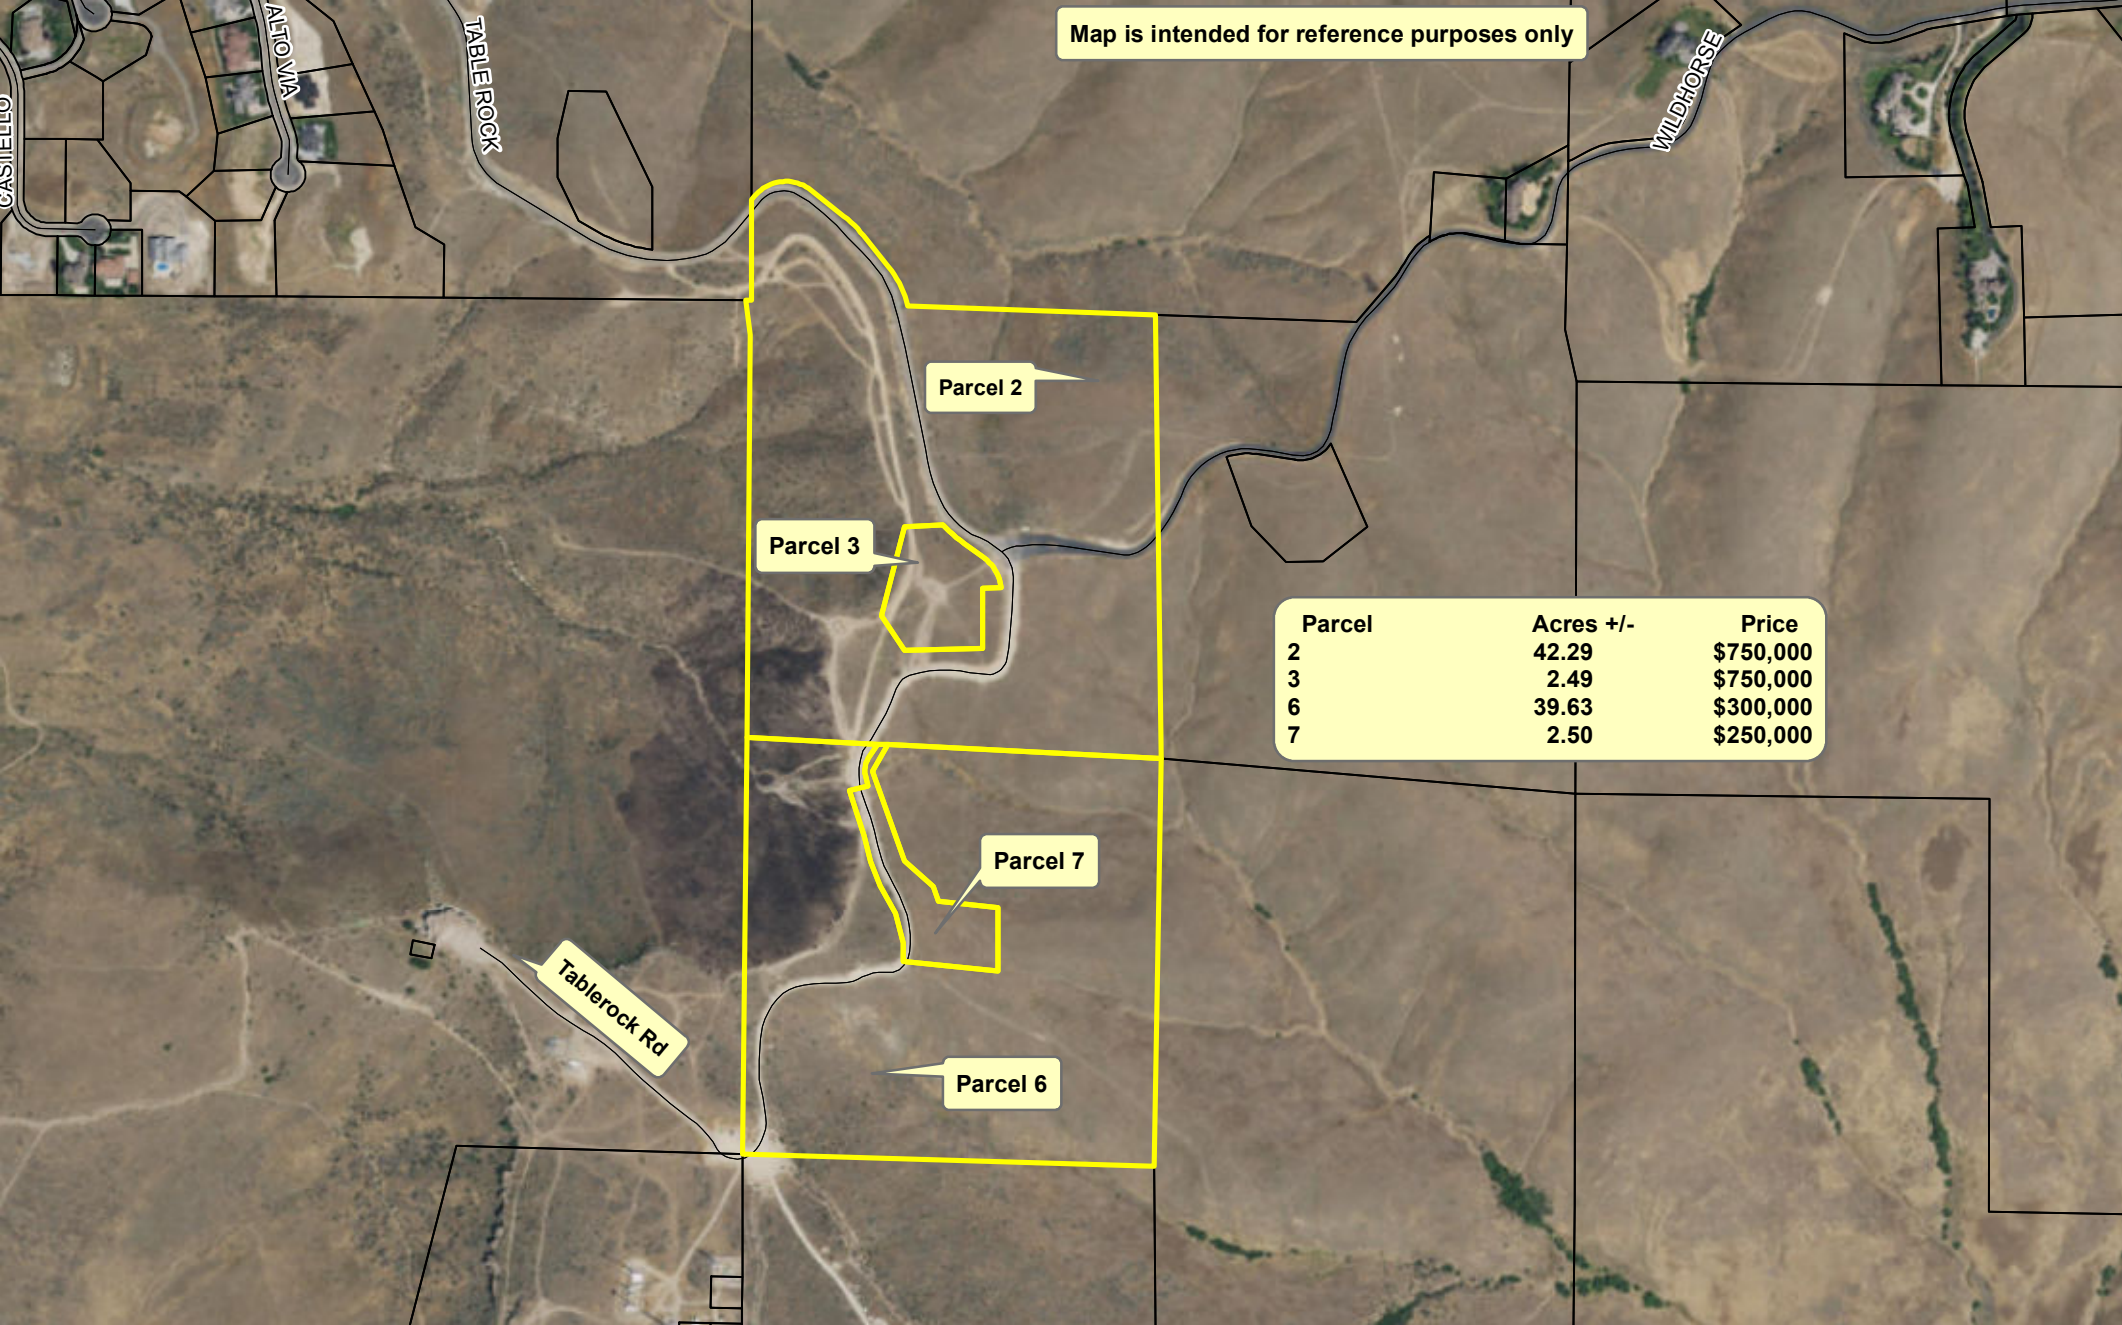

Map is intended for reference purposes only

Parcel 2

Parcel 3

Parcel 7

Parcel 6

Tablerock Rd

Wildhorse

Altova

Tablerock

Castiello

Parcel	Acres +/-	Price
2	42.29	\$750,000
3	2.49	\$750,000
6	39.63	\$300,000
7	2.50	\$250,000